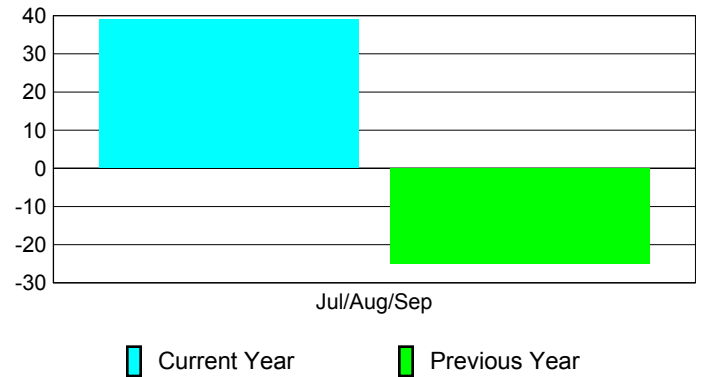

Comparison of Membership Gain/Loss

Current Year Compared to the Previous Year