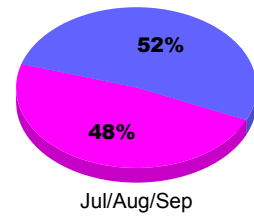

Gender Comparison 2010-2011