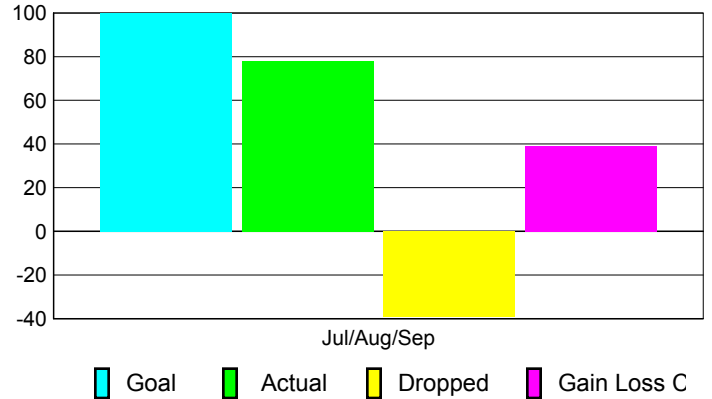

### YTD Status Quo Clubs 2010-2011

Status Quo Clubs Compared to Status Quo Members

## MEMBERSHIP

Membership Results  
2010-2011

Membership  
2009-2010

Month	Net Memb Goal	Actual New Memb	Actual Dropped Memb	Gain/Loss of Memb	Gain/Loss of Memb
Jul/Aug/Sep	100	78	-39	39	-25
<b>Totals</b>	<b>100</b>	<b>78</b>	<b>-39</b>	<b>39</b>	<b>-25</b>

### Membership Results 2010-2011

Goal, New, Dropped, Gain/Loss

### Comparison of Membership Gain/Loss

Current Year Compared to the Previous Year